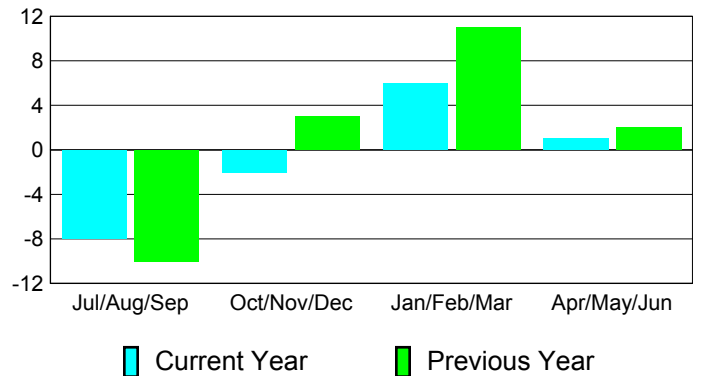

Gender Comparison 2010-2011

Jul/Aug/Sep

Oct/Nov/Dec

Jan/Feb/Mar

Apr/May/Jun

Male

Female